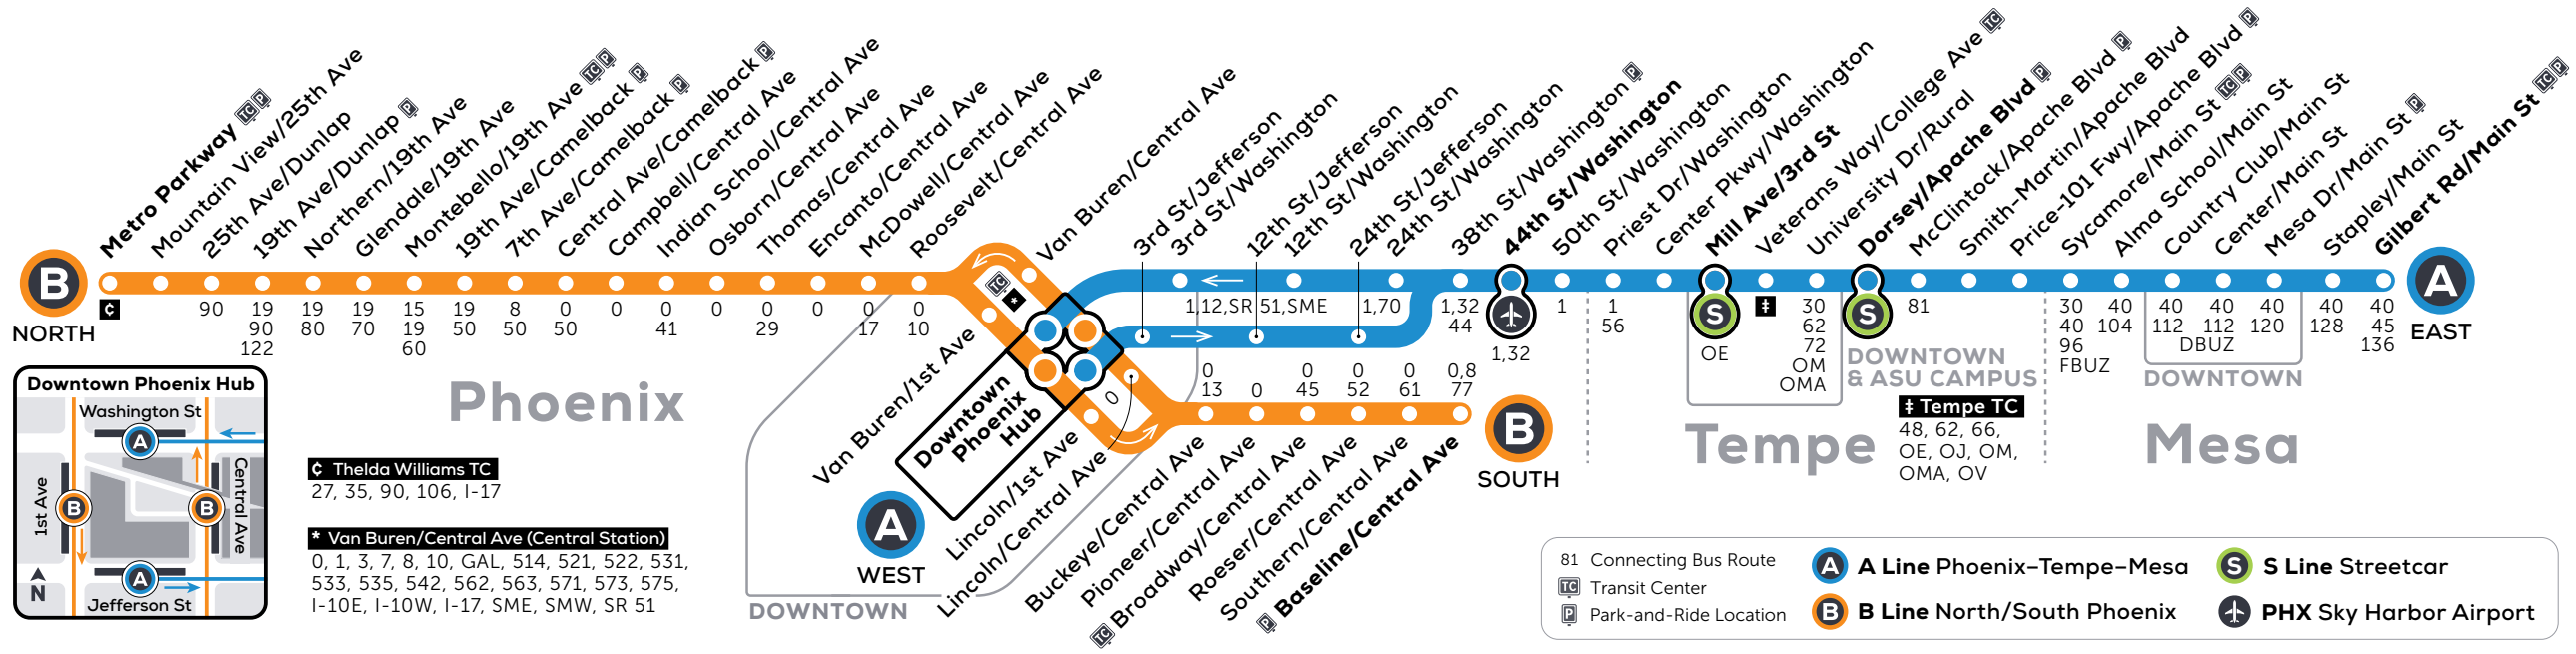

# A B Valley Metro Rail / Tren ligero

# S Valley Metro Streetcar / Tranvía