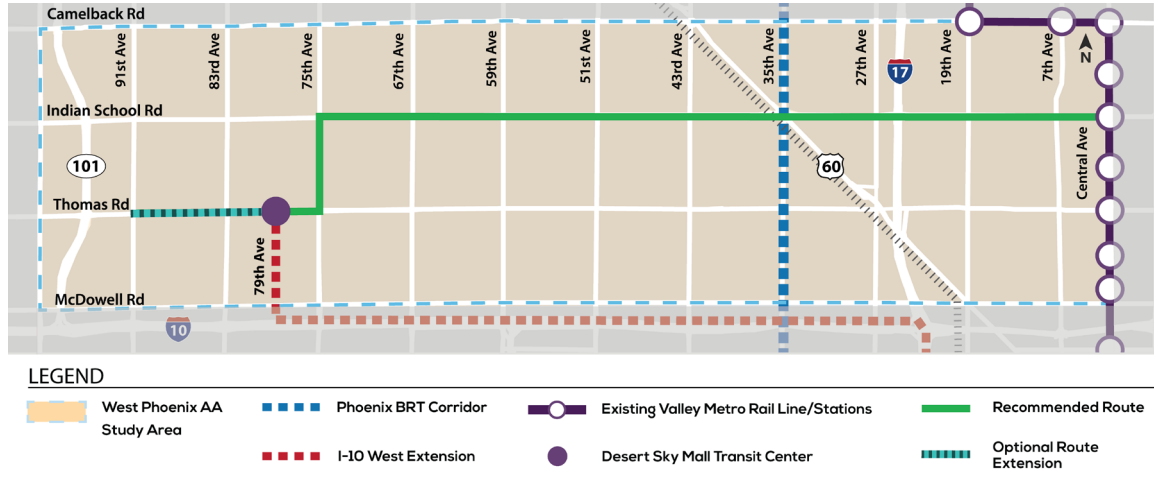

WEST PHOENIX

TITLE

TRANSIT CORRIDOR STUDY

TYPE

YOU'RE INVITED!

Attend a public meeting to learn about and provide input on the recommended transit type (light rail) and route (see map) for the West Phoenix Alternatives Analysis that will bring high-capacity transit to west Phoenix.

STUDY AREA MAP AND RECOMMENDED ROUTE OPTION

Join us at an in-person meeting*:

Wednesday, September 27, 2023

6:00 p.m. to 8:00 p.m.

Desert West Community Center
6501 W. Virginia Avenue
Phoenix, AZ 85035

All meeting materials, including a comment form are available at valleymetro.org/westphoenix from September 11 through October 6, 2023.

MAPA DEL ÁREA DE ESTUDIO Y OPCIÓN DE LA RUTA RECOMENDADA

LEYENDA

- Estudio del Corredor de Transporte de Phoenix
- Corredor BRT de Phoenix
- Estaciones/lineas de tren de Valley Metro existentes
- Ruta recomendada
- Extensión I-10 Oeste
- Centro de Tránsito Desert Sky Mall
- Extensión de ruta opcional